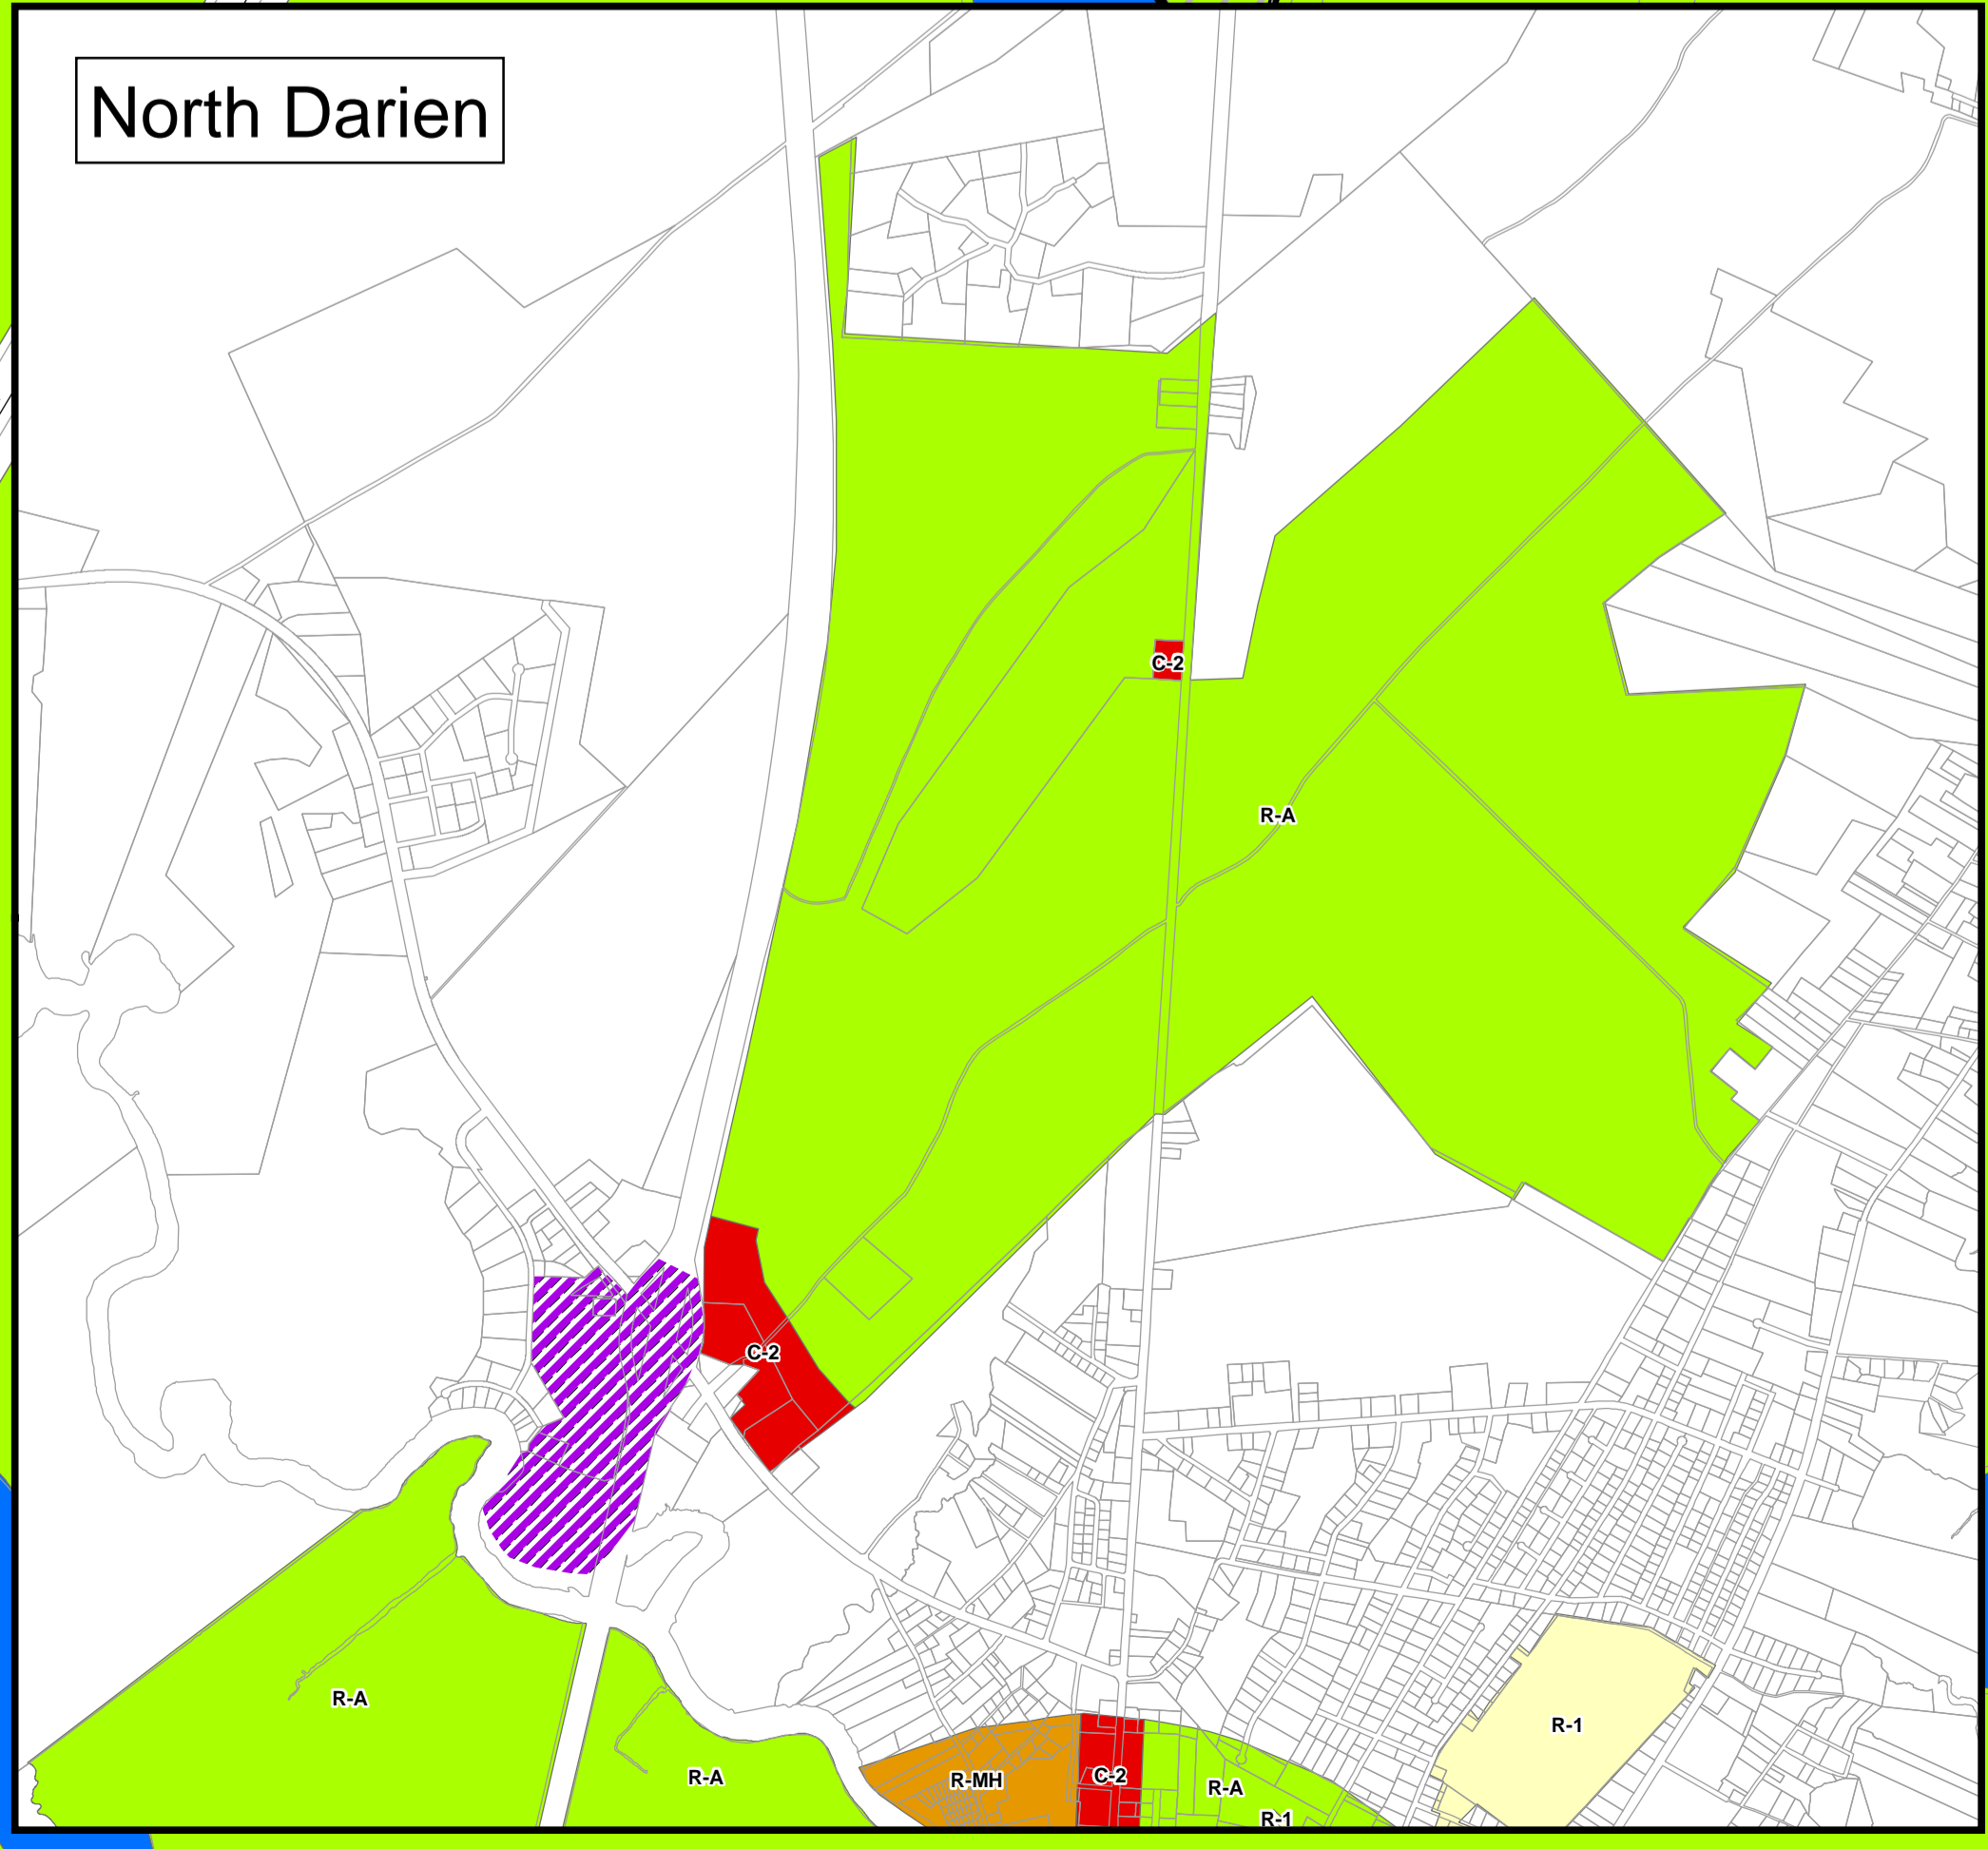

**OFFICIAL ZONING MAP**  
 City of Darien  
 McIntosh County, Georgia

**Zoning Classifications**

	C-1, Neighborhood Commercial
	C-2, General Commercial
	R-1, Single Family Residential
	R-2, Multi-Family Residential
	R-MH, Residential Mobile Home
	R-A, Residential Agriculture
	PUD-12, Planned Unit Development
	Government Property Connection
	Commercial Overlay Subareas
	CHT-CC Community Commercial Subarea
	CHT-MR Mixed Residential Subarea
	CHT-HT Historic Transitional Subarea
	CHT-HD Historic Downtown Subarea

**Legend**

	Roads
	County Parcels
	City Limits
	Historic Districts
	Glynn County