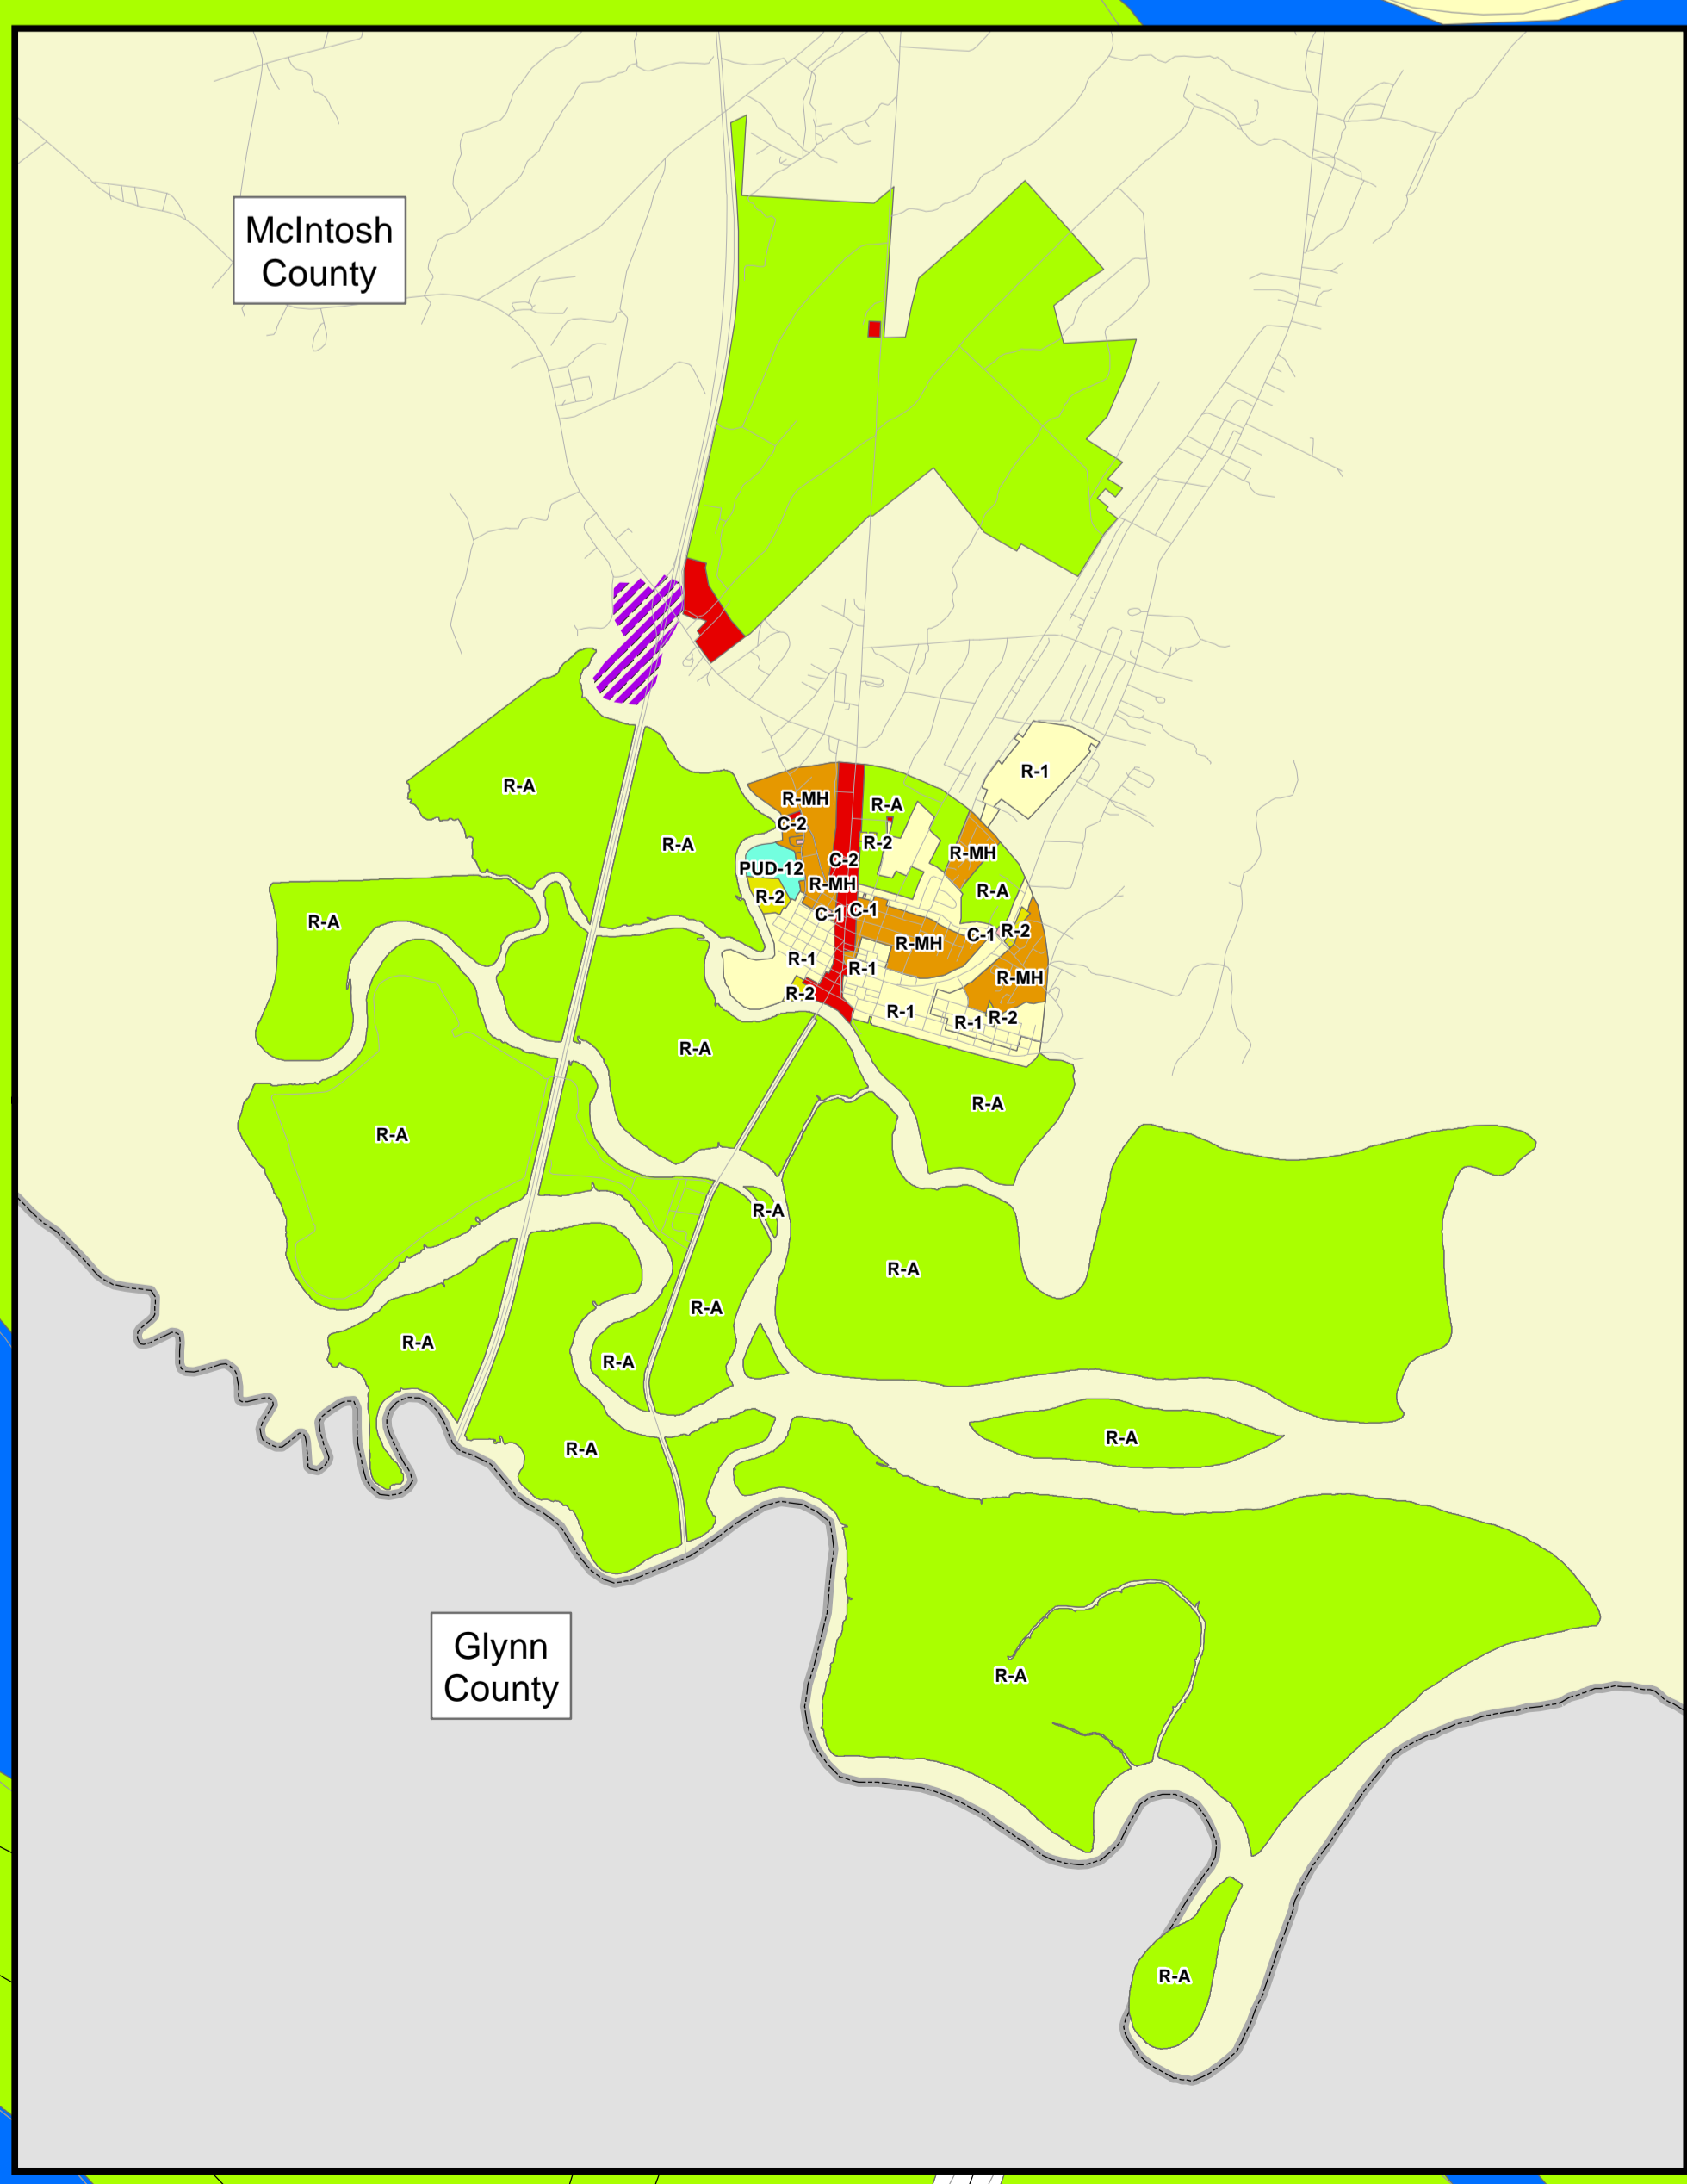

**OFFICIAL ZONING MAP**  
 City of Darien  
 McIntosh County, Georgia

**Zoning Classifications**

	C-1, Neighborhood Commercial
	C-2, General Commercial
	R-1, Single Family Residential
	R-2, Multi-Family Residential
	R-MH, Residential Mobile Home
	R-A, Residential Agriculture
	PUD-12, Planned Unit Development
	Government Property Connection
	Commercial Overlay Subareas
	CHT-CC Community Commercial Subarea
	CHT-MR Mixed Residential Subarea
	CHT-HT Historic Transitional Subarea
	CHT-HD Historic Downtown Subarea

**Legend**

	Roads
	County Parcels
	City Limits
	Historic Districts
	Glynn County