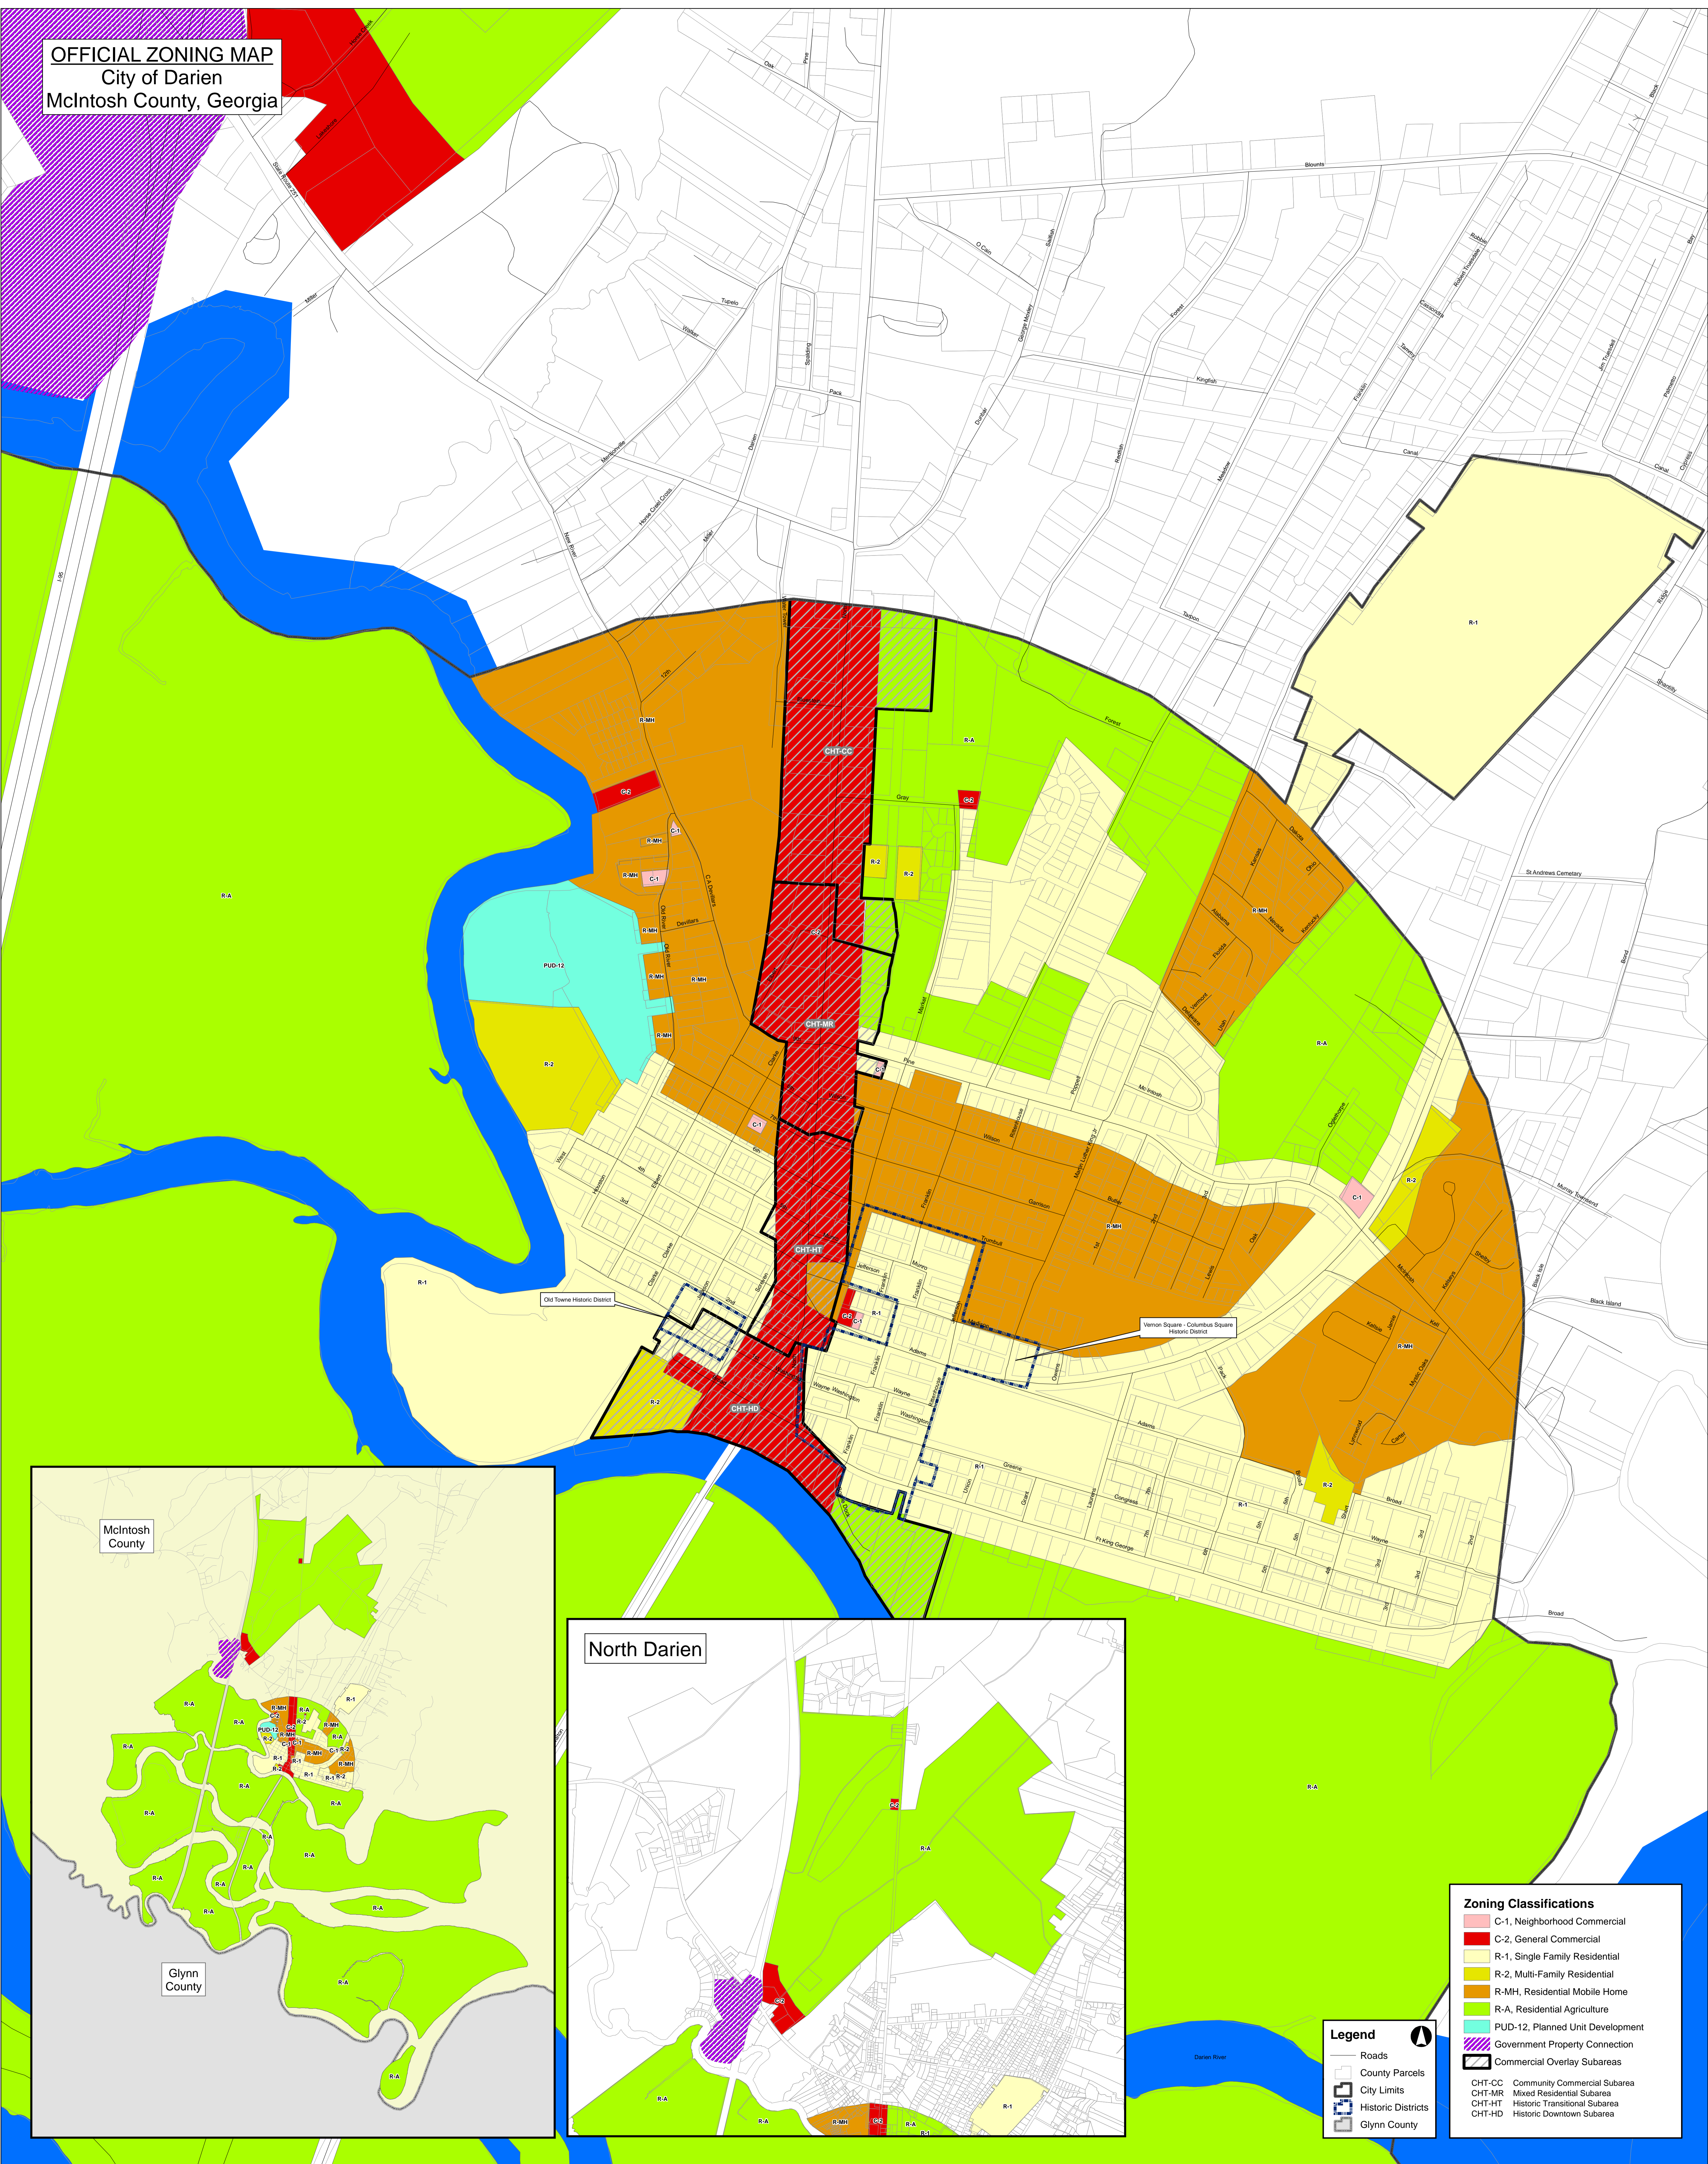

**OFFICIAL ZONING MAP**  
 City of Darien  
 McIntosh County, Georgia

**Zoning Classifications**

	C-1, Neighborhood Commercial
	C-2, General Commercial
	R-1, Single Family Residential
	R-2, Multi-Family Residential
	R-MH, Residential Mobile Home
	R-A, Residential Agriculture
	PUD-12, Planned Unit Development
	Government Property Connection
	Commercial Overlay Subareas
	CHT-CC Community Commercial Subarea
	CHT-MR Mixed Residential Subarea
	CHT-HT Historic Transitional Subarea
	CHT-HD Historic Downtown Subarea

**Legend**

	Roads
	County Parcels
	City Limits
	Historic Districts
	Glynn County